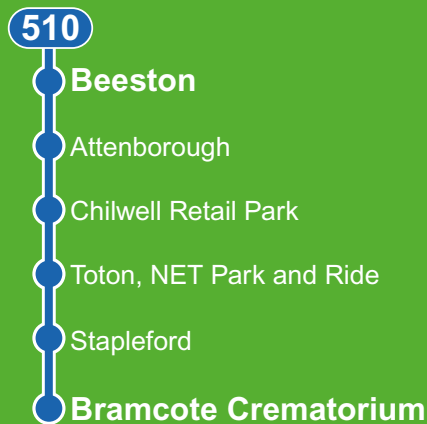

Traveline-txt
 If you can't get mobile internet on your phone, text the bus stop code to 84268 and receive a text with the next buses from the stop.
 Your normal text message charge plus up to 25p for the reply.

Service 510

Valid from
 1 September 2015

Beeston - Attenborough - Toton - Stapleford - Bramcote Crematorium

510

Monday to Saturday Operated by Nottinghamshire County Council

BEESTON , Bus and Tram Interchange	1005	1105	1205	1305	1405
ATTENBOROUGH , Long Lane, Ireton Grove	0652	0752	0852	1012	1112	1212	1312	1412	1552	1652	1752
Chilwell, Nottingham Road, Ranson Road	0657	0757	0857	1017	1117	1217	1317	1417	1557	1657	1757
Toton, Swiney Way, Chetwynd Barracks	0700	0800	0900	1020	1120	1220	1320	1420	1600	1700	1800
Toton, Carrfield Avenue, Inchwood Close	0704	0804	0904	1024	1124	1224	1324	1424	1604	1704	1804
Toton, Banks Road, Epsom Road	0706	0806	0906	1026	1126	1226	1326	1426	1606	1706	1806
Toton, Seaburn Road	0709	0809	0909	1029	1129	1229	1329	1429	1609	1709	1809
Toton, Woodstock Road Shops	0712	0812	0912	1032	1132	1232	1332	1432	1612	1712	1812
TOTON , NET Park and Ride	0714	0814	0914	1034	1134	1234	1334	1434	1614	1714	1814
Stapleford, New Eaton Road	0717	0817	0917	1037	1137	1237	1337	1437	1617	1717	1817
Stapleford, Toton Lane, Cliff Hill Avenue	1042	1142	1242	1342	1442
STAPLEFORD , Memorial Garden	0720	0820	0920	1620	1720	1820
STAPLEFORD , Chequers Inn	<i>arr.</i>	1047	1147	1247	1347	1447
STAPLEFORD , Chequers Inn	<i>dep.</i>	0952	1052	1152	1252	1352	1452
Stapleford, Hickings Lane	0959	1059	1159	1259	1359	1459
Stapleford, Melbourne Road, Washington Drive	1005	1105	1205	1305	1405	1505
BRAMCOTE , Coventry Lane, Crematorium	1009	1109	1209	1309	1409	1509